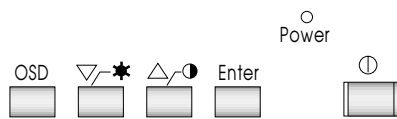

### Specification

<b>MODEL</b>	CM-14DNA
<b>Picture Tube</b>	14" diagonal color
<b>Horizontal Resolution</b>	>400 TV lines (Center)
<b>Scanning Frequency</b>	15.734 KHz / 60 Hz (NTSC) 15.625 KHz / 50 Hz (PAL)
<b>Video Input</b>	Composite video 1.0 Vp-p 75 Ω
<b>Video Connections</b>	Video BNC in x 1, Y/C in x 1 Video BNC out x 1, Y/C out x 1
<b>Audio Connections</b>	RCA in x 1 RCA out x 1
<b>Control Front</b>	Power on/off, OSD for.....
<b>Rear</b>	Y/C / Video
<b>Power Input</b>	AC 100 ~ 240V, 50/60 Hz
<b>Power Consumption</b>	65W max
<b>Dimensions (WxHxD) Packing</b>	455 x 432 x 455 mm
<b>Product</b>	350 x 350 x 360 mm
<b>Weight Net</b>	14.0 Kgs
<b>Gross</b>	15.0 Kgs
<b>Operating Humidity Condition</b>	10% ~ 90%
<b>Operating Temperature Range</b>	-10°C ~ +50°C