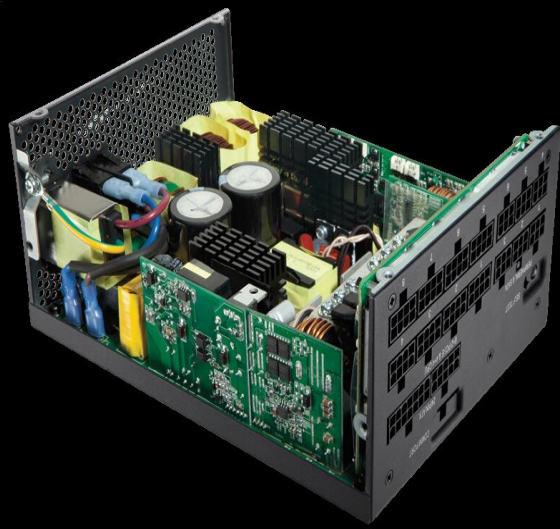

SPECIAL PURPOSE & INDUSTRIAL POWER SUPPLY REPAIR

 alonex

TDK-Lambda

SIEMENS

power-one

Schroff®

MW
MEAN WELL

muRata

- Switching Mode & Linear
- Industrial & Medical Usage
- Avionic & Military Purpose
- High Voltage & Current
- Mobile DC/AC & DC/DC
- Repair & Refurbishment
- Without OEM Schematics

ALONEX – WHERE THE ART OF ELECTRONICS IS ALIVE!